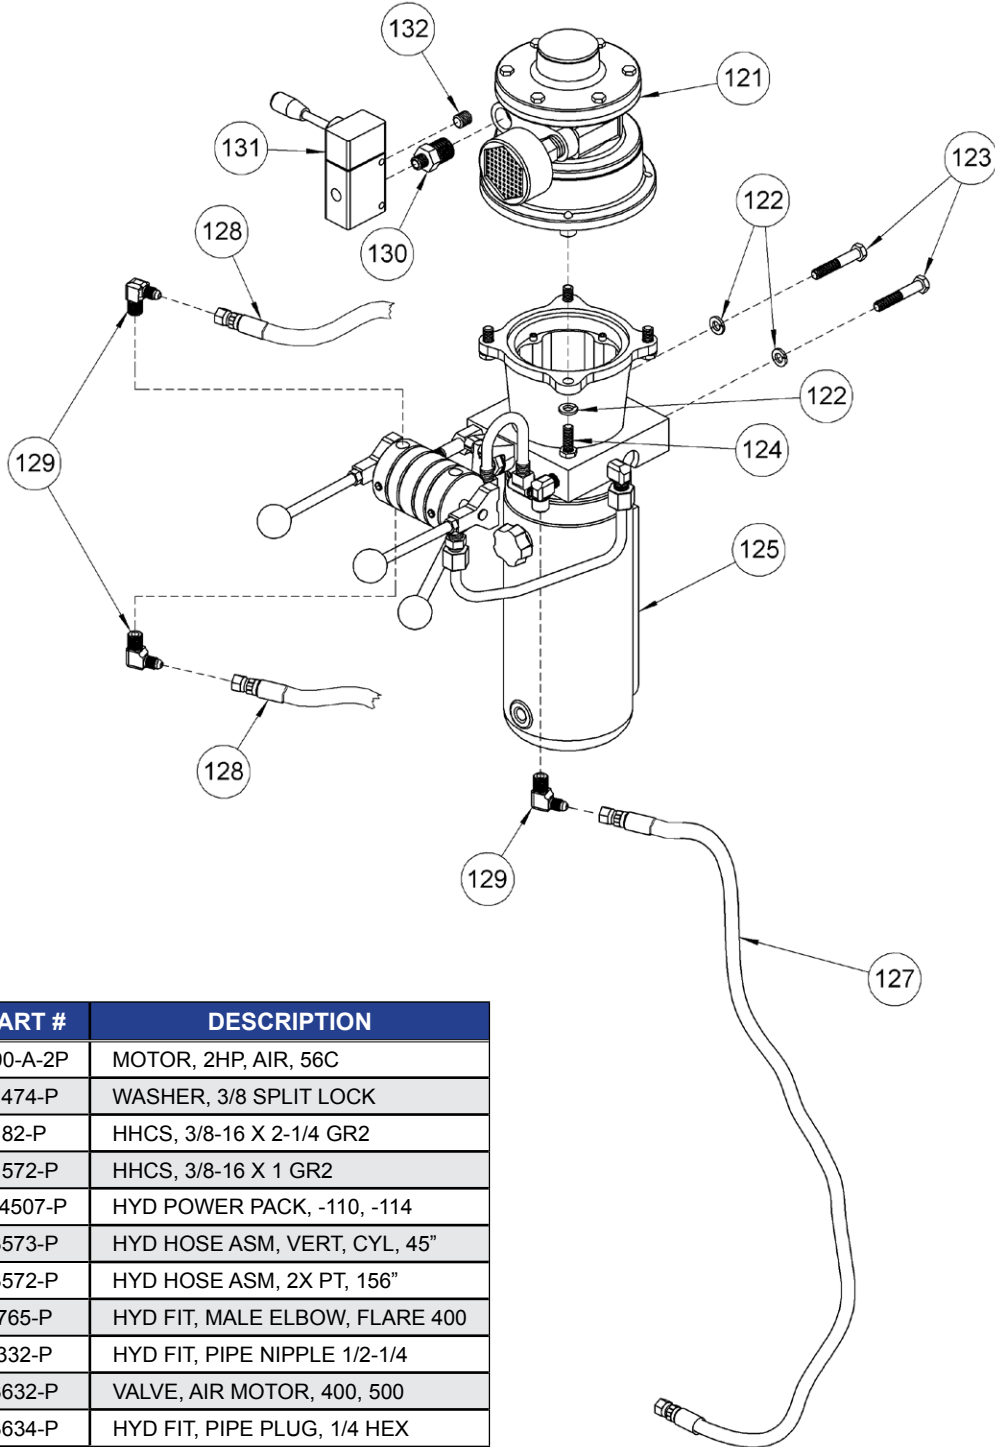

**Parts List and Diagram for Morse Option # 114-520 Air Power Lift and Tilt**  
**Used on Morse Model 520-114 and 520M-114 Two-Stage Vertical-Lift Drum Pourers**  
**with serial # 255858 to 272463**

ITEM	QTY.	PART #	DESCRIPTION
121	1	290-A-2P	MOTOR, 2HP, AIR, 56C
122	6	1474-P	WASHER, 3/8 SPLIT LOCK
123	2	82-P	HHCS, 3/8-16 X 2-1/4 GR2
124	4	1572-P	HHCS, 3/8-16 X 1 GR2
125	1	M4507-P	HYD POWER PACK, -110, -114
127	1	3573-P	HYD HOSE ASM, VERT, CYL, 45"
128	2	3572-P	HYD HOSE ASM, 2X PT, 156"
129	3	765-P	HYD FIT, MALE ELBOW, FLARE 400
130	1	332-P	HYD FIT, PIPE NIPPLE 1/2-1/4
131	1	3632-P	VALVE, AIR MOTOR, 400, 500
132	1	3634-P	HYD FIT, PIPE PLUG, 1/4 HEX