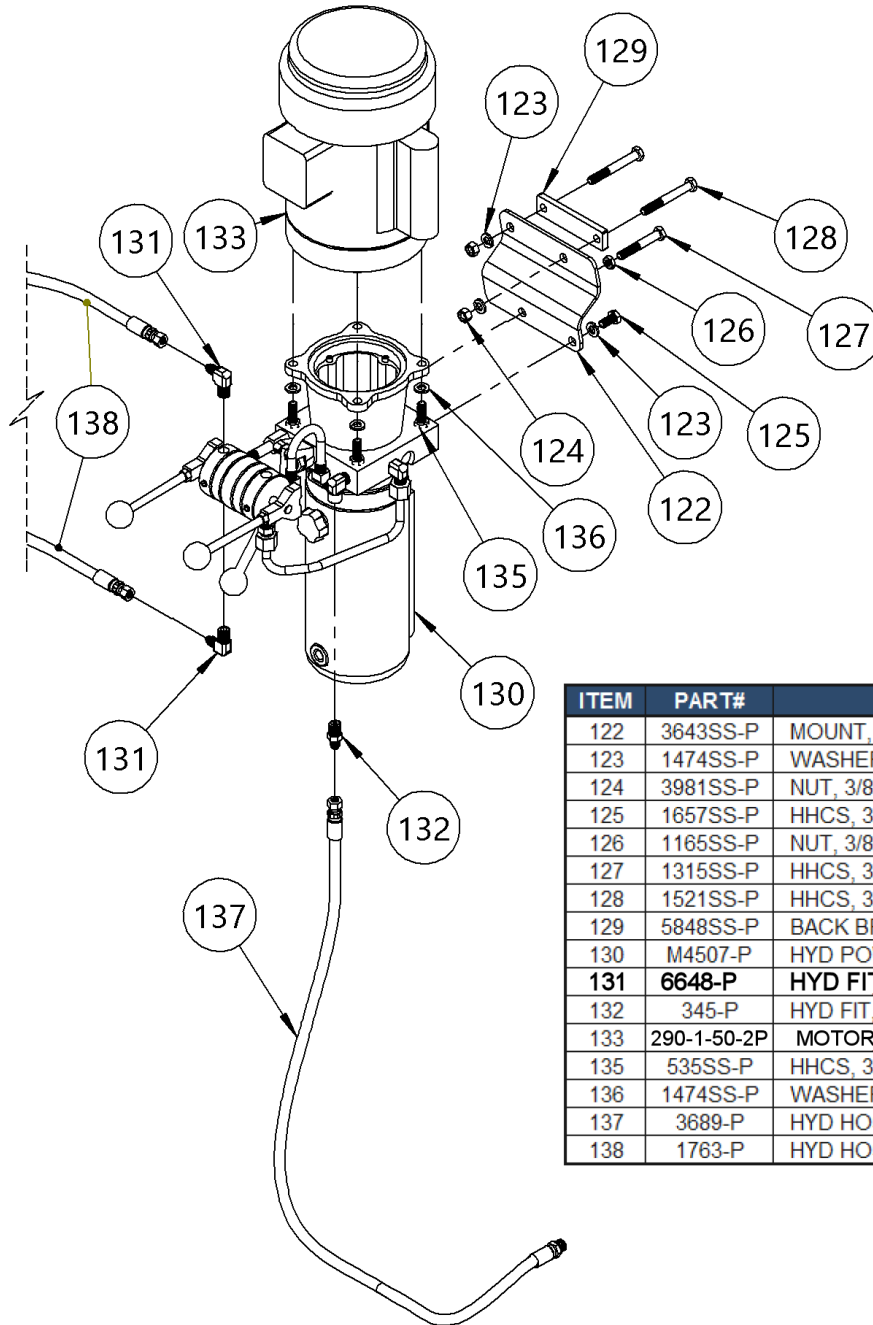

Parts List and Diagram for Morse Option # 117-72SS 50Hz AC Power Lift and Tilt
Used on Morse 72" Lift Stainless Steel Hydra-Lift Drum Pourers
with serial number 400000 to _____

117-72SS

ITEM	PART#	DESCRIPTION	QTY.
122	3643SS-P	MOUNT, POWER PUMP, 400, SS	1
123	1474SS-P	WASHER, 3/8 SPLIT LOCK, SS	3
124	3981SS-P	NUT, 3/8-16 NYLON LOCK, SS	2
125	1657SS-P	HHCS, 3/8-16 X 3/4 SS	1
126	1165SS-P	NUT, 3/8-16 JAM SS	1
127	1315SS-P	HHCS, 3/8-16 X 2-3/4 SS	1
128	1521SS-P	HHCS, 3/8-16 X 3, SS	2
129	5848SS-P	BACK BRACKET, PUMP MOUNT, SS	1
130	M4507-P	HYD POWER PACK, -110, -114	1
131	6648-P	HYD FIT, EL, SAE 4, FLARE	2
132	345-P	HYD FIT, MALE FLARE, 456, 82	1
133	290-1-50-2P	MOTOR, 1HP, 1PH, 56C, 50HZ	1
135	535SS-P	HHCS, 3/8-16 X 1-1/4, SS	4
136	1474SS-P	WASHER, 3/8 SPLIT LOCK, SS	4
137	3689-P	HYD HOSE ASM, 31"	1
138	1763-P	HYD HOSE ASM, 77", 72 PT	1