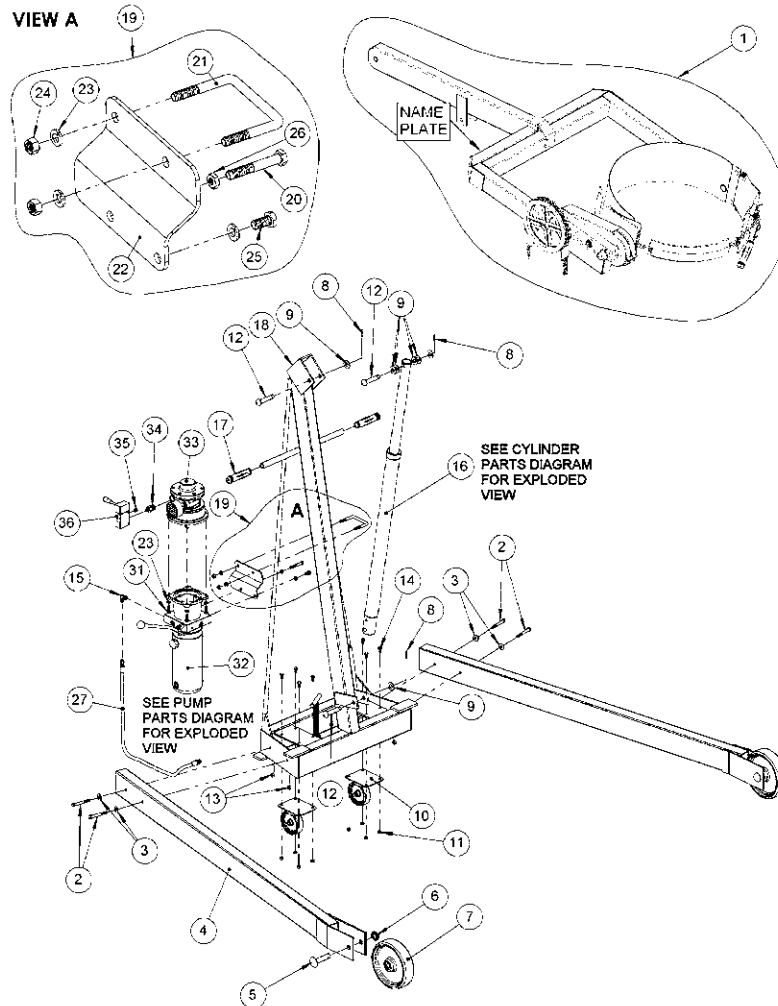

**Morse Model 400AM-72-124**  
with Serial Number 1210 to 0117 (MMYY)

ITEM	QTY.	PART #	DESCRIPTION
1	1	4519M-72-P	OVERHEAD ASM, MOR, 400AM-72, SR
2	4	1521-P	HHCS, 3/8-16 X 3 GR5
3	4	1166-P	WASHER, 3/8 USS 1" OD
4	2	134-P	LEG WELD, 400AM-72, 60
5	2	704-P	AXLE, 3/4", USE WITH PUSH-ON
6	2	705-P	CAP, HUB, PUSH-ON, 3/4"
7 *	2	87-P	WHEEL, MORTUF, 8", 3/4" BRG
8	3	64-P	ROLL PIN, 3/16 X 1-1/4
9	7	17-P	WASHER, 5/8 SAE FL 1-5/16 OD
10 *	2	3308-P	CASTER, 4" SWIVEL, DBL RACE
11	8	491-P	NUT, 5/16-18 REV HEX LOCK
12	3	138-P	CLEVIS PIN 5/8 X 3"
13	4	1169-P	NUT, 3/8-16 REV HEX LOCK
14	8	215-P	HHCS, 5/16-18 X 5/8 GR2
15	1	3610-P	HYD FIT, MALE ELBOW, SAE
16	1	781-P	CYLINDER, 1.5 X 22.625", SAE
17	2	136-P	GRIP, HANDLE 7/8" X 4-3/4"

ITEM	QTY.	PART #	DESCRIPTION
18	1	135-P	ASM, TOWER, 400A-60, 72
19	1	3680-P	KIT, PUMP MOUNT PLATE, PL
20	1	155-P	HHCS, 3/8-16 X 2-1/2 GR2
21	1	3641-P	U-BOLT, 3/8-16, 400 PUMP MOUNT
22	1	3643-P	MOUNT PLATE, POWER PUMP
23	7	1474-P	WASHER, 3/8 SPLIT LOCK
24	2	149-P	NUT, 3/8-16 FIN HEX
25	1	1657-P	HHCS, 3/8-16 X 3/4 GR2
26	1	1165-P	NUT, 3/8-16 JAM
27	1	3688-P	HYD HOSE ASM, 36"
31	4	1572-P	HHCS, 3/8-16 X 1 GR2
32	1	M4509-P	HYD POWER PACK, -120, -124
33	1	290-A-2P	MOTOR, 2HP, AIR, 56C
34	1	332-P	HYD FIT, PIPE NIPPLE 1/2 - 1/4
35	1	3634-P	HYD FIT, PIPE PLUG, 1/4" HEX
36	1	3632-P	VALVE, AIR MOTOR, 400, 500

\* Recommended spare parts