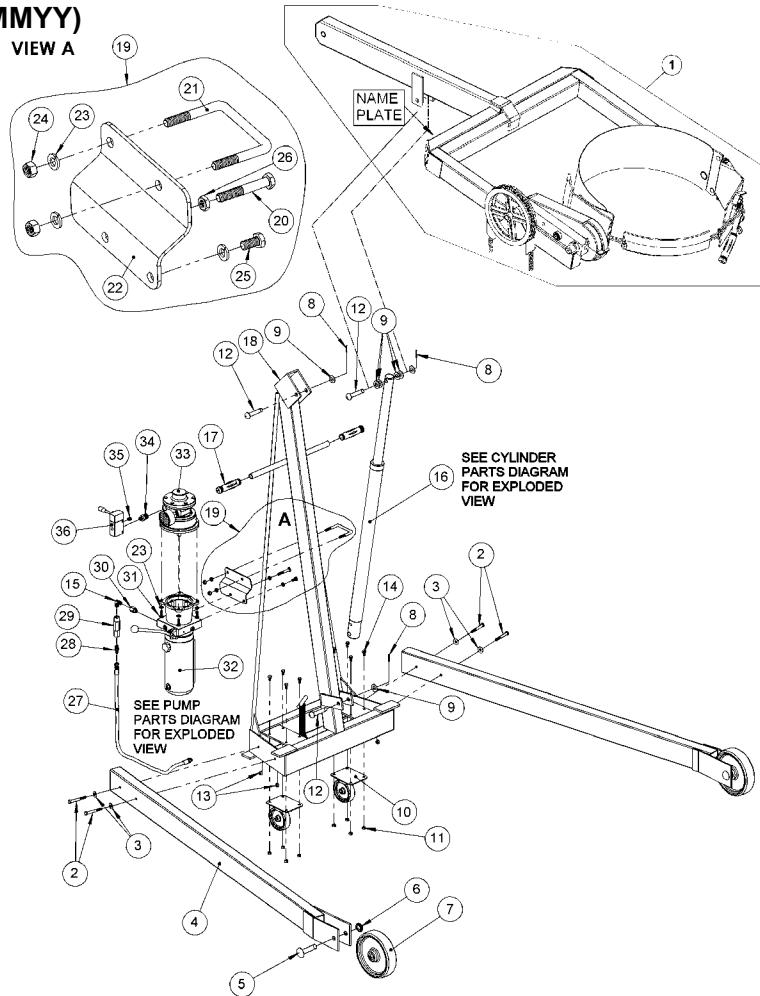

Morse Model 400AM-96-124  
with Serial Number 1210 to 0812 (MMYY)

ITEM #	QTY.	PART #	DESCRIPTION
1	1	4519M-96-P	OVERHEAD ASM, MOR, 400AM-96, SR
2	4	1521-P	HHCS, 3/8-16 X 3 GR5
3	4	1166-P	WASHER, 3/8 USS 1" OD
4	2	134-84-P	LEG WELD, 400A-84, 96, 405
5	2	704-P	AXLE, 3/4", USE WITH PUSH-ON
6	2	705-P	CAP, HUB, PUSH-ON, 3/4"
7 *	2	87-P	WHEEL, MORTUF, 8", 3/4" BRG
8	3	64-P	ROLL PIN, 3/16 X 1-1/4
9	7	17-P	WASHER, 5/8 SAE FL 1-5/16 OD
10 *	2	3308-P	CASTER, 4" SWIVEL, DBL RACE
11	8	491-P	NUT, LOCK, 5/16-18 REV HEX
12	3	138-P	CLEVIS PIN 5/8 X 3"
13	4	1169-P	NUT, LOCK, 3/8-16 REV HEX
14	8	215-P	HHCS, 5/16-18 X 5/8 GR2
15	2	765-P	HYD FIT, MALE ELBOW, FLARE 400
16	1	3006-P	CYLINDER, 1.5 X 29 510 515 611
17	2	136-P	GRIP, HANDLE 7/8" X 4-3/4"
18	1	3999-P	TOWER WELD, 400AM-96

ITEM #	QTY.	PART #	DESCRIPTION
19	1	3680-P	KIT, PUMP MOUNT PLATE, PL
20	1	155-P	HHCS, 3/8-16 X 2-1/2 GR2
21	1	3641-P	U-BOLT, 3/8-16, 400 PUMP MOUNT
22	1	3643-P	MOUNT PLATE, POWER PUMP
23	7	1474-P	WASHER, 3/8 SPLIT LOCK
24	2	149-P	NUT, FIN, 3/8-16 HEX
25	1	1657-P	HHCS, 3/8-16 X 3/4 GR2
26	1	1165-P	NUT, JAM, 3/8-16
27	1	3690-P	HYD HOSE ASM, 22"
28	1	345-P	HYD FIT, MALE FLARE, 456, 82
29	1	3177-P	VALVE, P.C. FLOW CONT .75 GPM
30	1	1108-P	HYD FIT, PIPE NIPPLE, 1/4"
31	4	1572-P	HHCS, 3/8-16 X 1 GR2
32	1	M4509-P	HYD POWER PACK, -120, -124
33	1	290-A-2P	MOTOR, 2HP, AIR, 56C
34	1	332-P	HYD FIT, PIPE NIPPLE 1/2 - 1/4
35	1	3634-P	HYD FIT, PIPE PLUG, 1/4" HEX
36	1	3632-P	VALVE, AIR MOTOR, 400, 500

\* Recommended spare parts.