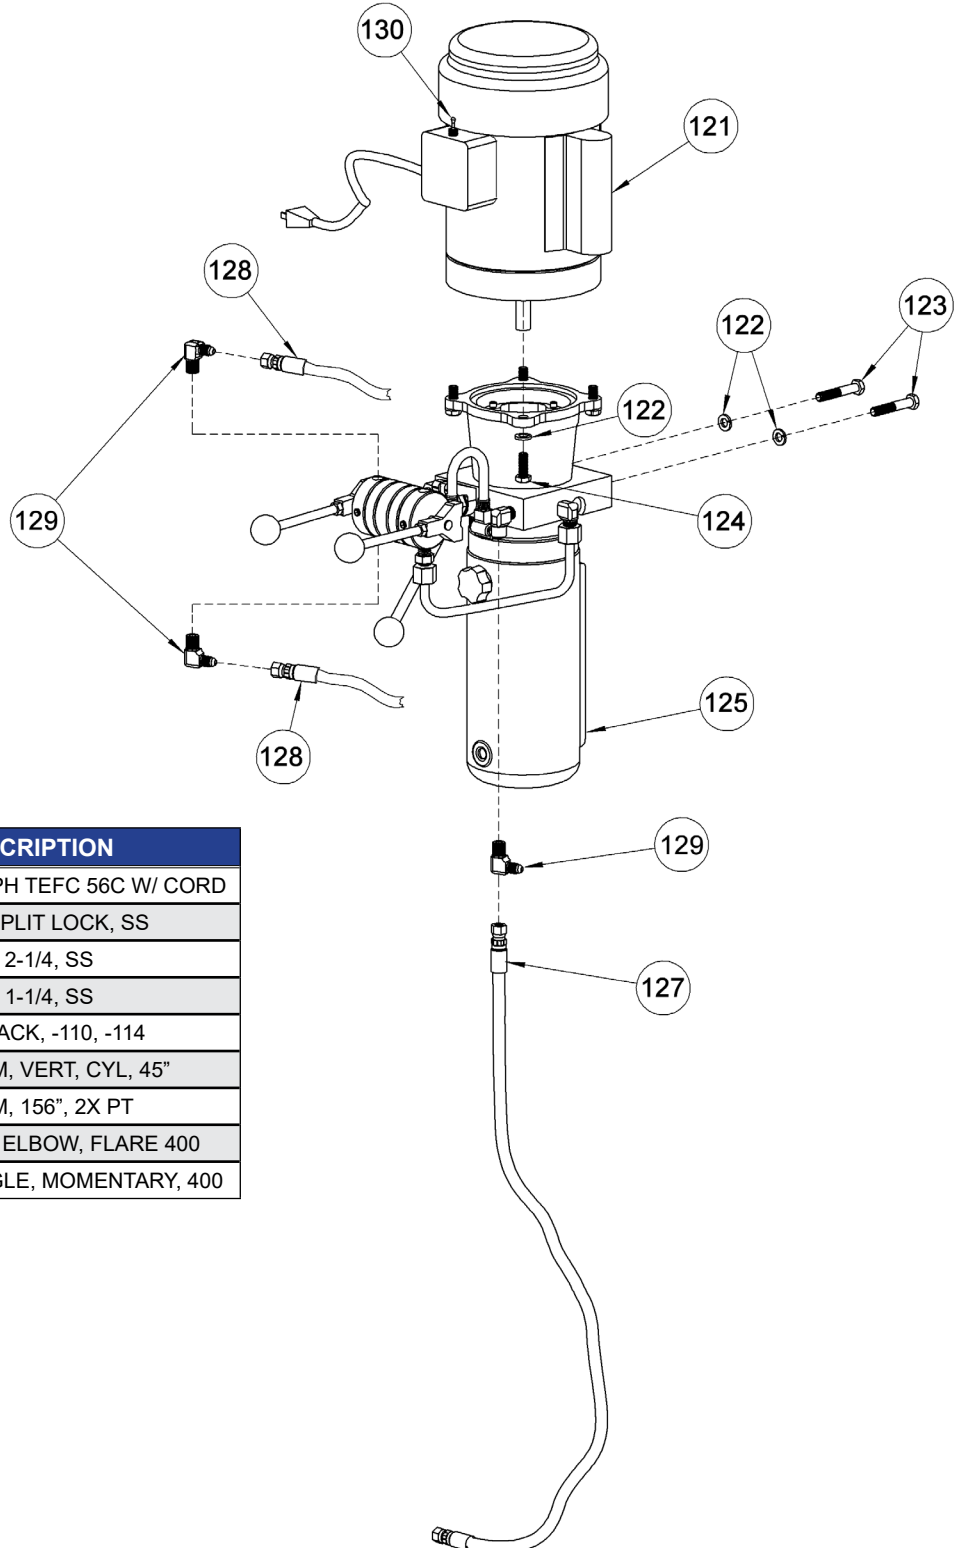

Parts List and Diagram for Option # 110-520SS AC Power Lift and Tilt
Used on Morse Stainless Steel 2-Stage 106" Lift Vertical-Lift Drum Pourers
with serial # 291013 to 399999

ITEM	QTY.	PART #	DESCRIPTION
121	1	1062-P	MOTOR 1HP 1PH TEFC 56C W/ CORD
122	6	1474SS-P	WASHER, 3/8 SPLIT LOCK, SS
123	2	82SS-P	HHCS, 3/8-16 X 2-1/4, SS
124	4	535SS-P	HHCS, 3/8-16 X 1-1/4, SS
125	1	M4507-P	HYD POWER PACK, -110, -114
127	1	3573-P	HYD HOSE ASM, VERT, CYL, 45"
128	2	3572-P	HYD HOSE ASM, 156", 2X PT
129	3	765-P	HYD FIT, MALE ELBOW, FLARE 400
130	1	3633-P	SWITCH, TOGGLE, MOMENTARY, 400