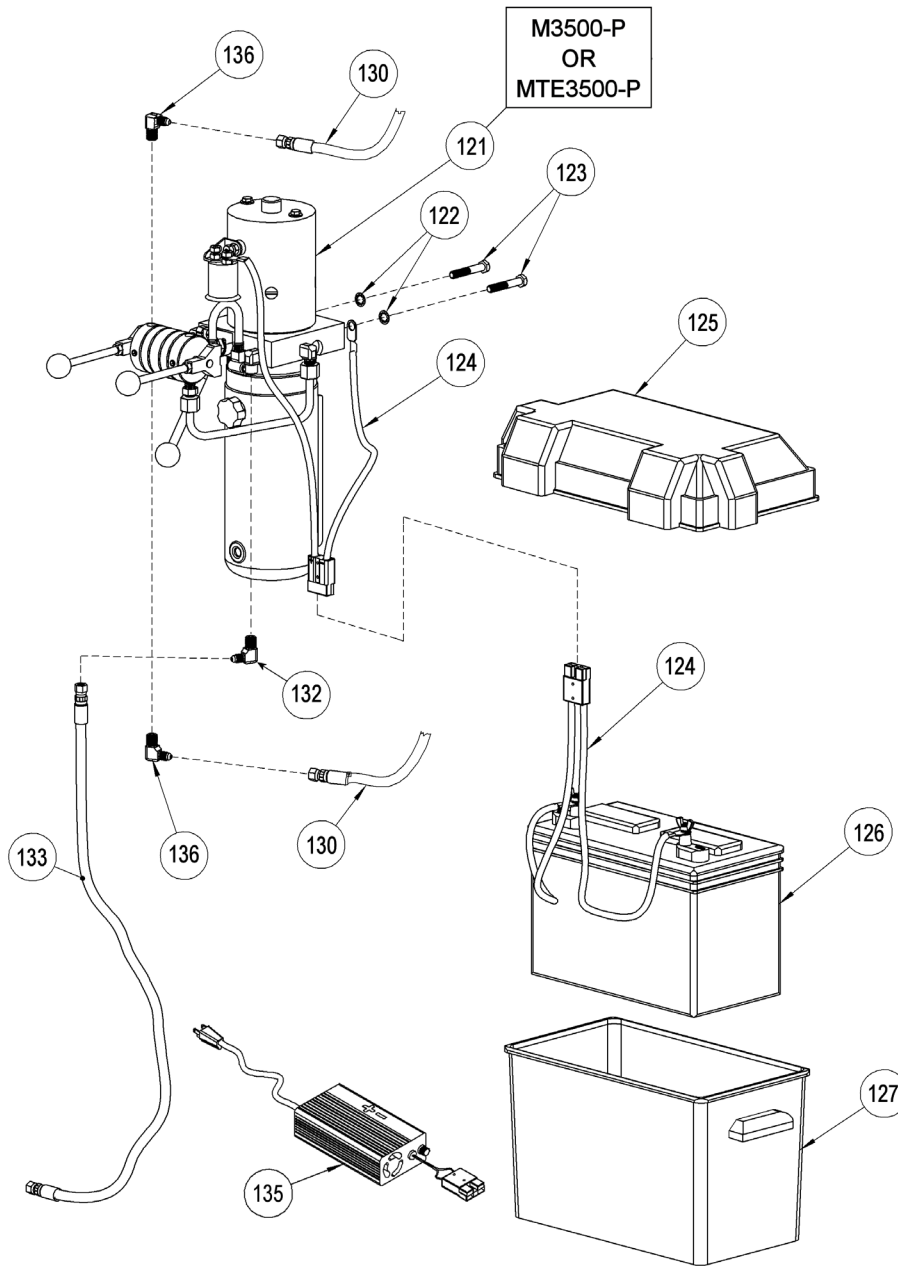

**Parts Diagram for DC Power Lift and Tilt Components
Used on Morse Model 510SS-115 Stainless Steel Vertical-Lift Drum Pourer
with serial number 251464 to 399999**

ITEM	QTY.	PART #	DESCRIPTION
121	1	M3500-P (SHOWN)	HYD POWER PACK, -115
121	1	MTE3500-P	HYD POWER PACK, -115 MTE
122	2	1474SS-P	WASHER, 3/8 SPLIT LOCK, SS
123	2	82SS-P	HHCS, 3/8-16 X 2-1/4, SS
124*	2	405-P	HARNESS, CABLE, 25/25, 500 600
125	1	1728-P	TOP, BATTERY BOX, 400, 285A-BP

ITEM	QTY.	PART #	DESCRIPTION
126	1	388-P	BATTERY, 12V DC
127	1	1729-P	BOTTOM, BATTERY BOX, 400
130	2	3571-P	HYD HOSE ASM, 1X PT, 132"
132	1	765-P	HYD FIT, MALE ELBOW, FLARE 400
133	1	3573-P	HYD HOSE ASM, VERT, CYL, 45"
135	1	391-P	CHARGER 12V 50HZ 60HZ 100-240V
136	2	6648-P	HYD FIT, EL, SAE 4, FLARE

* Recommended spare parts