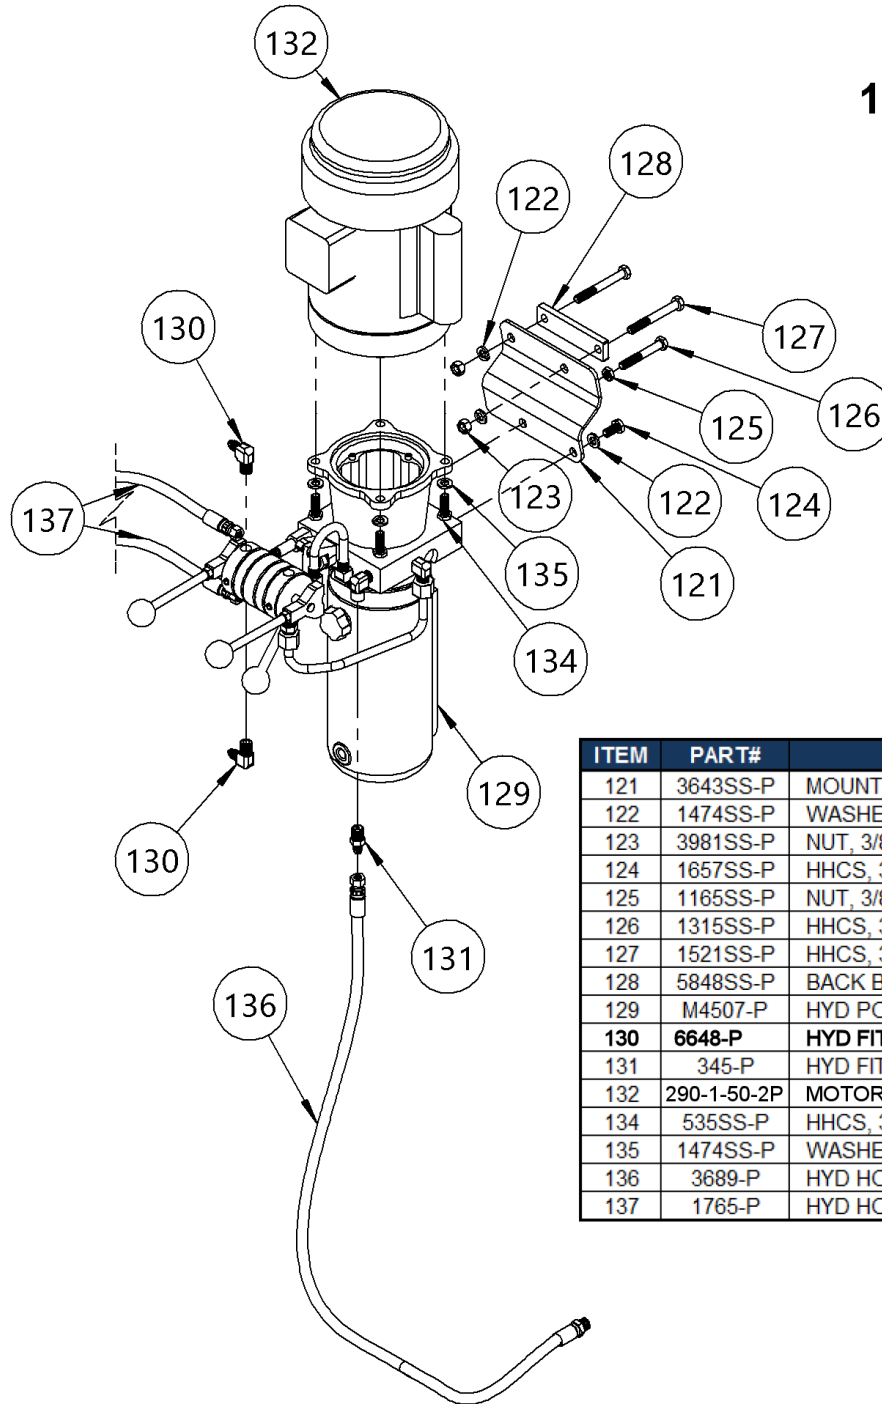

Parts List and Diagram for Morse Option # 117-96SS 50Hz AC Power Lift and Tilt  
 Used on Morse 96" Lift Stainless Steel Hydra-Lift Drum Pourers  
 with serial number 400000 to \_\_\_\_\_

**117-96SS**

ITEM	PART#	DESCRIPTION	QTY.
121	3643SS-P	MOUNT, POWER PUMP, 400, SS	1
122	1474SS-P	WASHER, 3/8 SPLIT LOCK, SS	3
123	3981SS-P	NUT, 3/8-16 NYLON LOCK, SS	2
124	1657SS-P	HHCS, 3/8-16 X 3/4 SS	1
125	1165SS-P	NUT, 3/8-16 JAM SS	1
126	1315SS-P	HHCS, 3/8-16 X 2-3/4 SS	1
127	1521SS-P	HHCS, 3/8-16 X 3, SS	2
128	5848SS-P	BACK BRACKET, PUMP MOUNT, SS	1
129	M4507-P	HYD POWER PACK, -110, -114	1
130	6648-P	HYD FIT, EL, SAE 4, FLARE	2
131	345-P	HYD FIT, MALE FLARE, 456, 82	1
132	290-1-50-2P	MOTOR, 1HP, 1PH, 56C, 50HZ	1
134	535SS-P	HHCS, 3/8-16 X 1-1/4, SS	4
135	1474SS-P	WASHER, 3/8 SPLIT LOCK, SS	4
136	3689-P	HYD HOSE ASM, 31"	1
137	1765-P	HYD HOSE ASM, 101", 96 PT	1