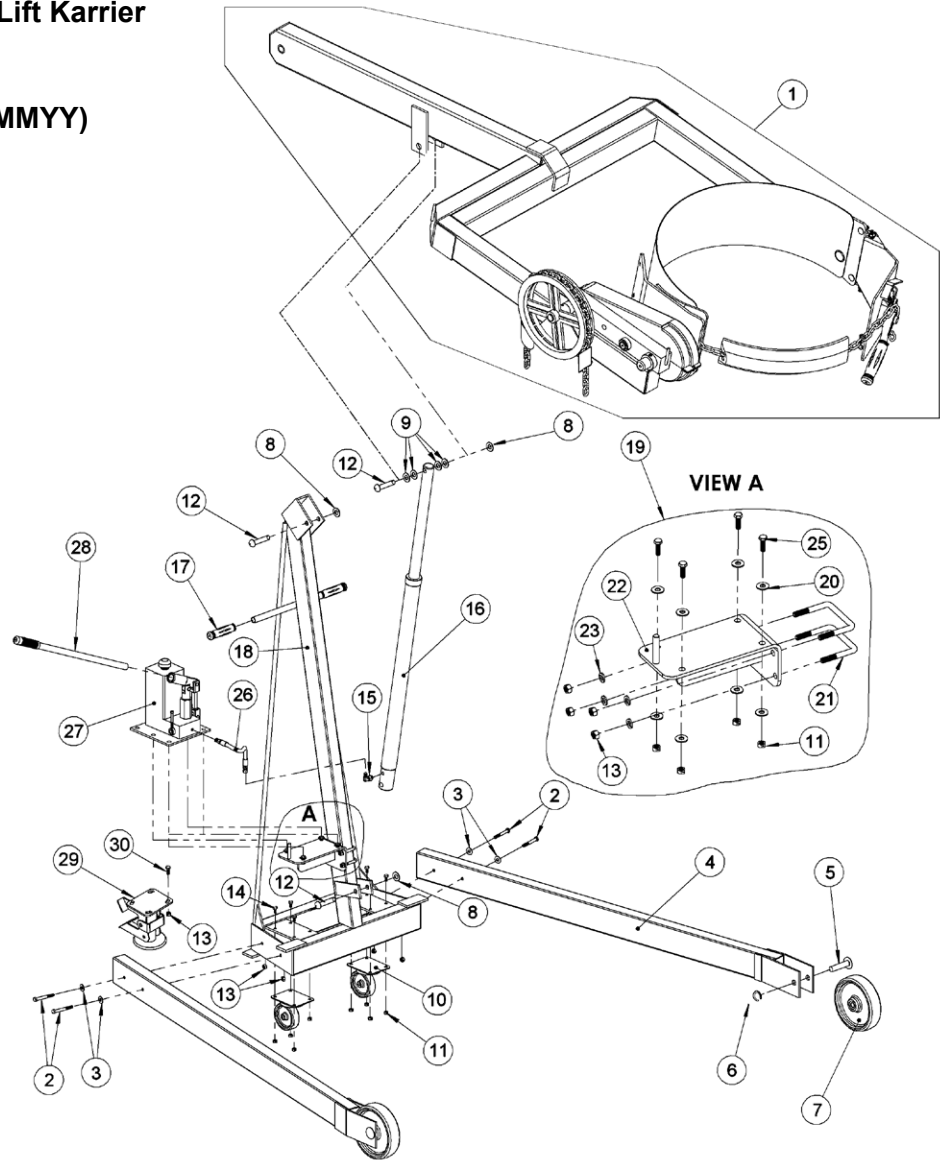

**Morse Stainless Steel Hydra-Lift Karrier
with Manual Lift and Tilt
Model 400A-96SS with
Serial Number 0914 to 0117 (MMYY)**

ITEM	QTY.	PART #	DESCRIPTION
1	1	4519-96SS-P	OVERHEAD ASM, MOR, 400A-96SS
2	4	1521SS-P	HHCS, 3/8-16 X 3, SS
3	4	1166SS-P	WASHER, 3/8 USS, SS
4	2	134-84SS-P	LEG WELD, 400A-96SS SS
5	2	5329SS-P	PIN, GROOVE, 3/4 X 3.10 SS
6	2	5330SS-P	SNAP RING, EXT, HD, .078, 3/4"
7 *	2	87-P	WHEEL, MORTUF, 8", 3/4" BRG
8	3	5347SS-P	SNAP RING, EXT, SS, 5/8"
9	4	17SS-P	WASHER, 5/8 SAE 1-5/16 OD, SS
10 *	2	3308-P	CASTER, 4" SWIVEL, DBL RACE
11	12	3920SS-P	NUT, 5/16-18 NYLON LOCK, SS
12	3	5348SS-P	PIN, GROOVE, 5/8 X 2.70 SS
13	12	3981SS-P	NUT, 3/8-16 NYLON LOCK, SS
14	8	215SS-P	HHCS, 5/16-18 X 5/8, SS
15	1	3610-P	HYD FIT, MALE ELBOW, SAE

ITEM	QTY.	PART #	DESCRIPTION
16	1	3006-P	CYLINDER, 1.5 X 29 1X VERT, 96
17	2	136-P	GRIP, HANDLE 7/8" X 4-3/4"
18	1	3999SS-P	ASM, TOWER, 400A-96, SS
19	1	3679SS-P	KIT, SS PUMP MOUNT PLATE ML MT
20	8	1570SS-P	WASHER, 5/16 SAE 3/4 OD, SS
21	2	3641SS-P	U-BOLT, 3/8-16 SS, PUMP MOUNT
22	1	3642WSS-P	MOUNT PLATE WELD, SS ML
23	4	1474SS-P	WASHER, 3/8 SPLIT LOCK, SS
25	4	35SS-P	HHCS, 5/16-18 X 1, SS
26	1	766-P	HYD HOSE ASM, 12"
27	1	96MK1939-P	PUMP, HYD, HAND STAR
28	1	96CP13-23	HANDLE, LEVER W/ GRIP, STAR
29	1	2386-P	FLOOR LOCK, STEP DOWN 5-3/4"
30	4	535SS-P	HHCS, 3/8-16 X 1-1/4, SS