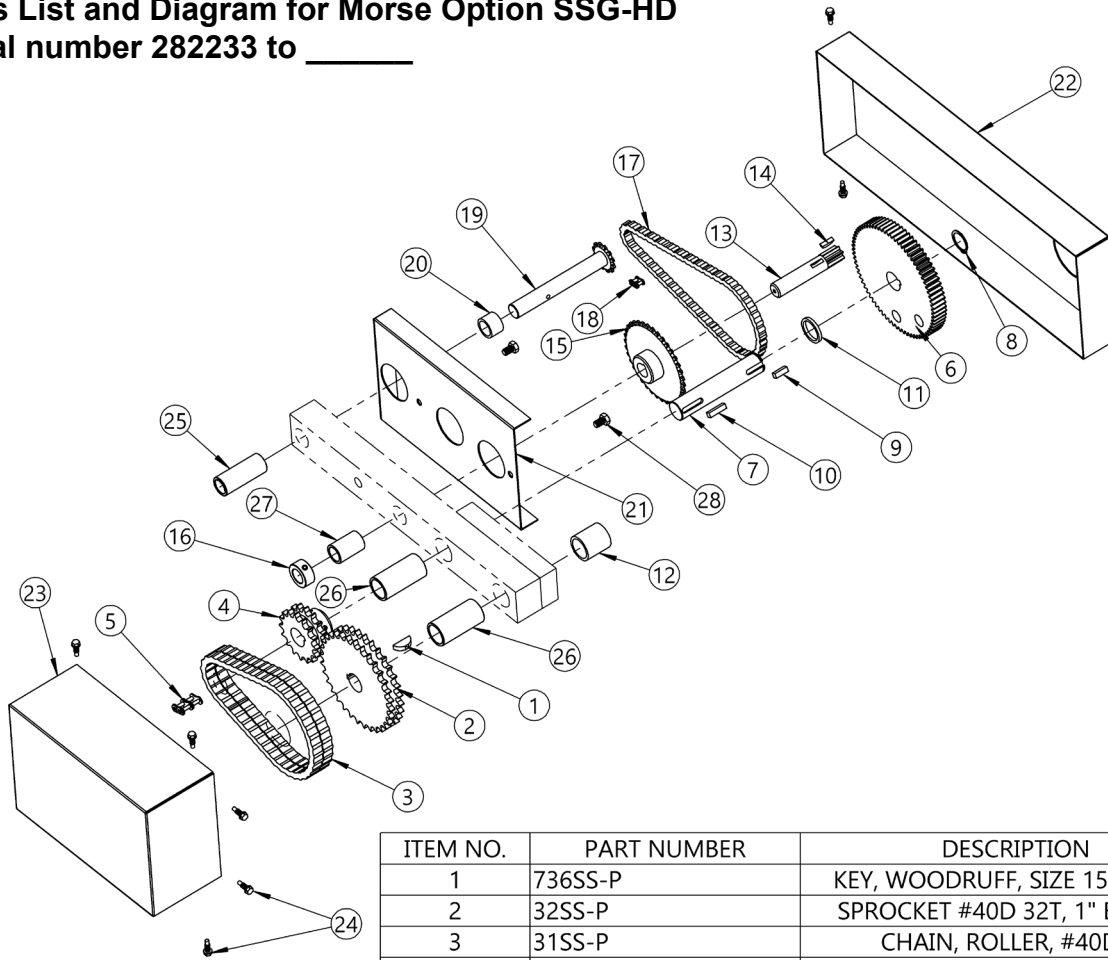

Parts List and Diagram for Morse Option SSG-HD
Serial number 282233 to _____

ITEM NO.	PART NUMBER	DESCRIPTION	QTY.
1	736SS-P	KEY, WOODRUFF, SIZE 15, T304SS	1
2	32SS-P	SPROCKET #40D 32T, 1" BORE, SS	1
3	31SS-P	CHAIN, ROLLER, #40D SS	1
4	30SS-P	SPROCKET #40D 16T, 1" BORE, SS	1
5	796SS-P	LINK, MASTER, #40D CHAIN SS	1
6	5862-P	SS SPUR GEAR 72T 1" BORE, KEY	1
7	5104SS-P	SHAFT, SPUR GEAR, 2 KEYWAY SS	1
8	6003SS-P	SS SNAP RING, 1" SPUR GEAR	1
9	6004SS-P	SS KEY, 1/4" X 3/4", SPUR GEAR	1
10	6005SS-P	SS KEY, 1/4" X 1", SPUR GEAR	1
11	29SS-P	SPACER, SPUR GEAR .15", SS	1
12	4372SS-P	SPACER, HD DRIVE SHAFT 1.4" SS	1
13	5863-P	GEAR, PINION, 7 TOOTH, SS	1
14	735SS-P	KEY, WOODRUFF, SIZE 9, T304SS	1
15	13SS-P	SPROCKET #35 36T, 3/4" BORE SS	1
16	15SS-P	COLLAR, 3/4" ID, SS	1
17	12SS-P	CHAIN, ROLLER, #35 SS	1
18	795-P	LINK, MASTER, #35 CHAIN	1
19	3755-P	SS SHAFT W/ SS 12T SPROCKET	1
20	1411SS-P	SPACER, SHAFT W/ 12T, SS	1
21	2553SS-P	COVER 1/3, SQ, 5 HOLE, HD SS	1
22	2554SS-P	COVER 1/3, SQ, 1 HOLE, HD SS	1
23	2557SS-P	COVER 1/3, SQ, NO HOLES, HD SS	1
24	193SS-P	SCREW, 12-14 X 3/4 TEK, SS	8
25	19-P	BEARING, 3/4" ID X 2-1/2"	1
26	18-P	BEARING, 1" ID X 2-1/2"	2
27	7-P	BEARING, 3/4" ID X 1-1/2"	1
28	2385SS-P	HHCS, 5/16-24 X 1/2, SS	2