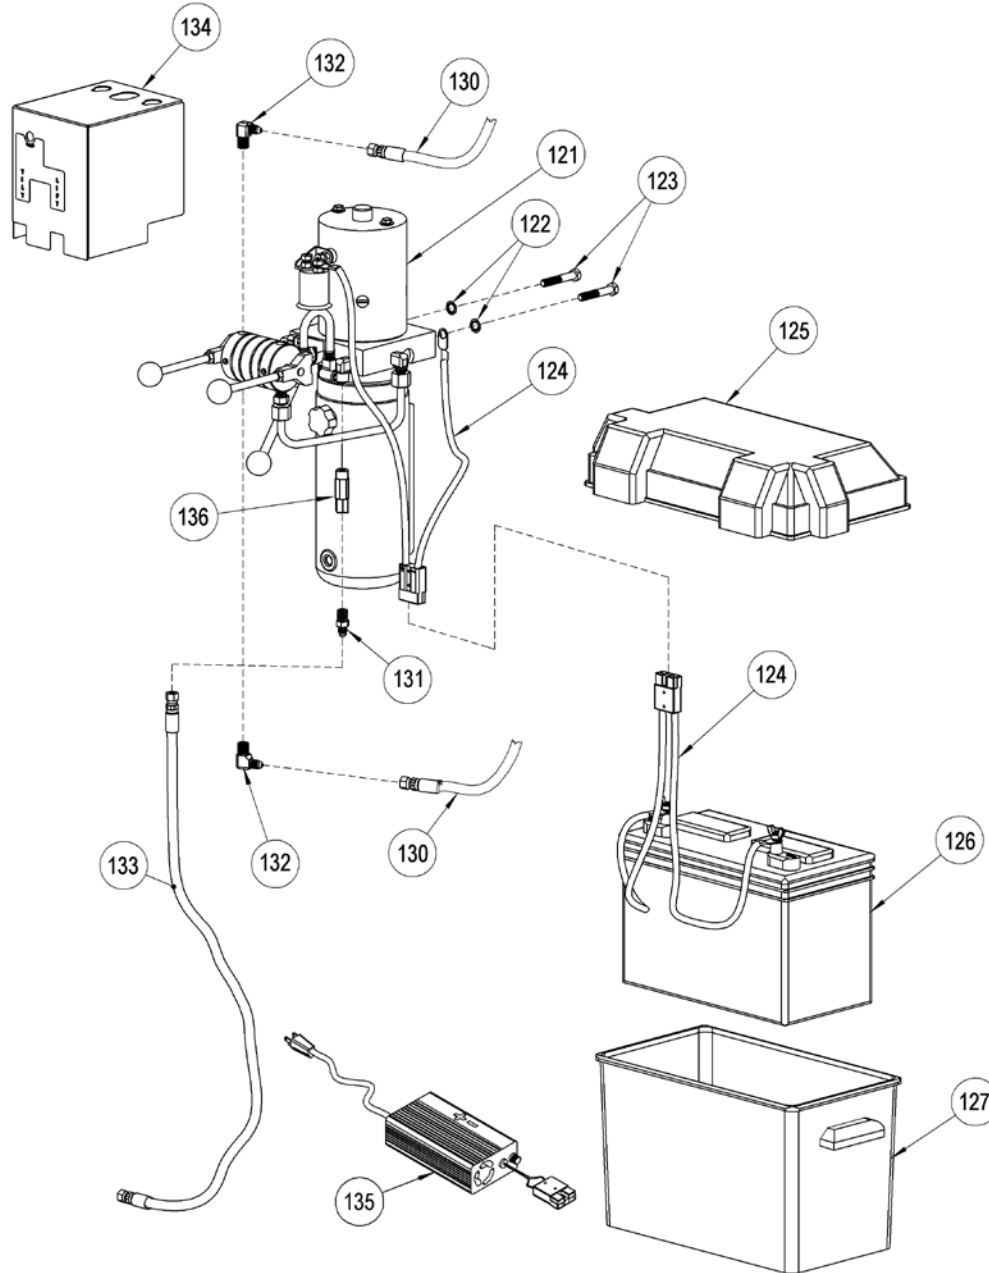

Parts List and Diagram for Morse Option # 115-510 DC Power Lift and Tilt
Used on Morse Single-Stage 60" Lift Vertical-Lift Drum Pourers
with serial # 213501 to 255857

ITEM	QTY.	PART #	DESCRIPTION
121	1	M3500-P	HYD POWER PACK, -115
122	2	1474-P	WASHER, 3/8 SPLIT LOCK
123	2	82-P	HHCS, 3/8-16 X 2-1/4 GR2
124*	2	404-P	HARNESS, PUMP CABLE, 20/20
125	1	1728-P	TOP, BATTERY BOX, 400, 285A-BP
126*	1	388-P	BATTERY, 12V DC
127	1	1729-P	BOTTOM, BATTERY BOX, 400

ITEM	QTY.	PART #	DESCRIPTION
130	2	3571-P	HYD HOSE ASM, 1X PT, 132"
131	1	345-P	HYD FIT, MALE FLARE, 456, 82
132	2	765-P	HYD FIT, MALE ELBOW, FLARE 400
133	1	3573-P	HYD HOSE ASM, VERT, CYL, 45"
134	1	4451-P	COVER ASM, DC POWER PACK
135	1	391-P	CHARGER 12V 50HZ 60HZ 100-240V
136	1	3833-P	VALVE, P.C. FLOW CONT 1.25 GPM

* Recommended spare parts