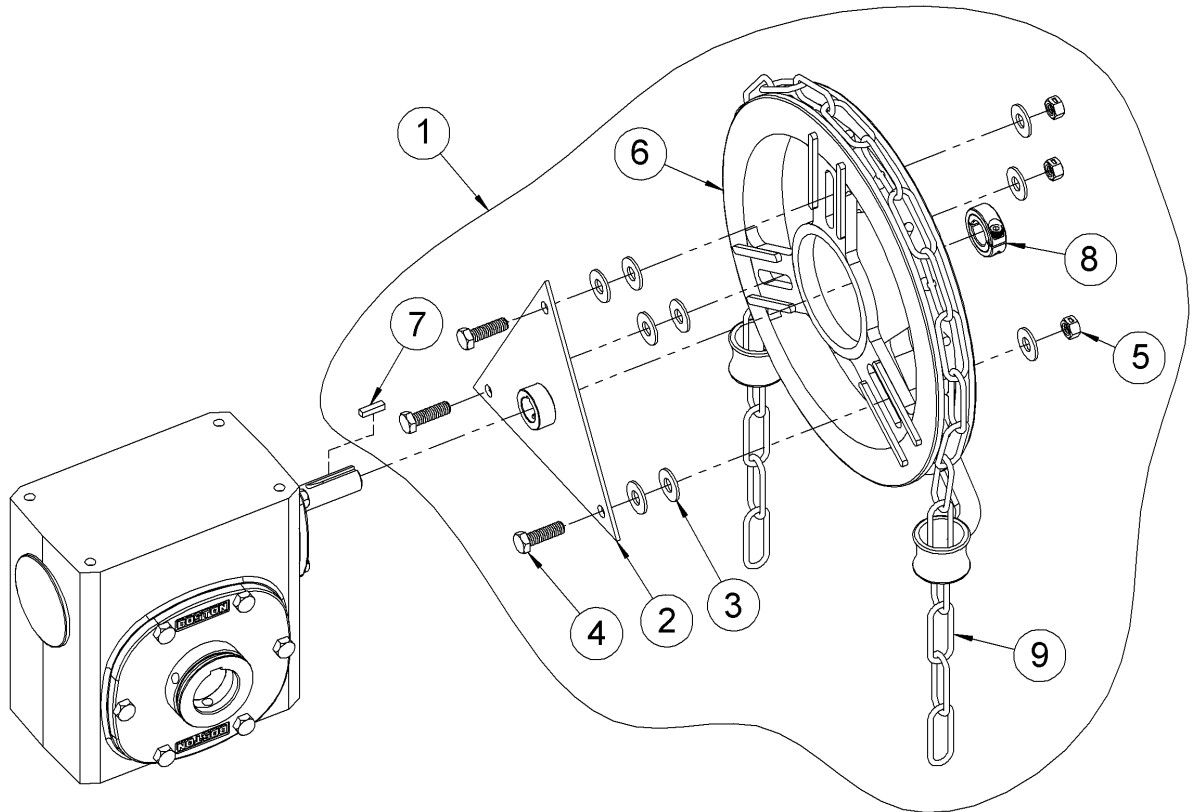

Parts List and Diagram for
Morse Part # 500KIT-P Chain Wheel Kit for Model 185A-GR and 185G-GR
with Serial Number 0400 to ____ (MMYY)

ITEM	QTY.	PART #	DESCRIPTION
1 *	1	500KIT-P	KIT, CHAIN WHEEL, 185A-GR
2	1	3222-P	TRIANGLE WELD, 185GR
3	9	1166-P	WASHER, 3/8 USS 1" OD
4	3	535-P	3/8 - 16 X 1-1/4 HHCS GR 5
5	3	1169-P	3/8 - 16 REV HEX LOC NUT
6	1	500-P	CHAIN WHEEL W/ GUIDE 4/0 185GR
7	1	3191-P	KEY, SQUARE, 3/16 X 3/4"
8	1	2138-P	COLLAR, SINGLE SPLIT, 3/4"
9	1	2329-P	PULL CHAIN, 4/0 LOCK LINK, 13'

* Recommended spare parts