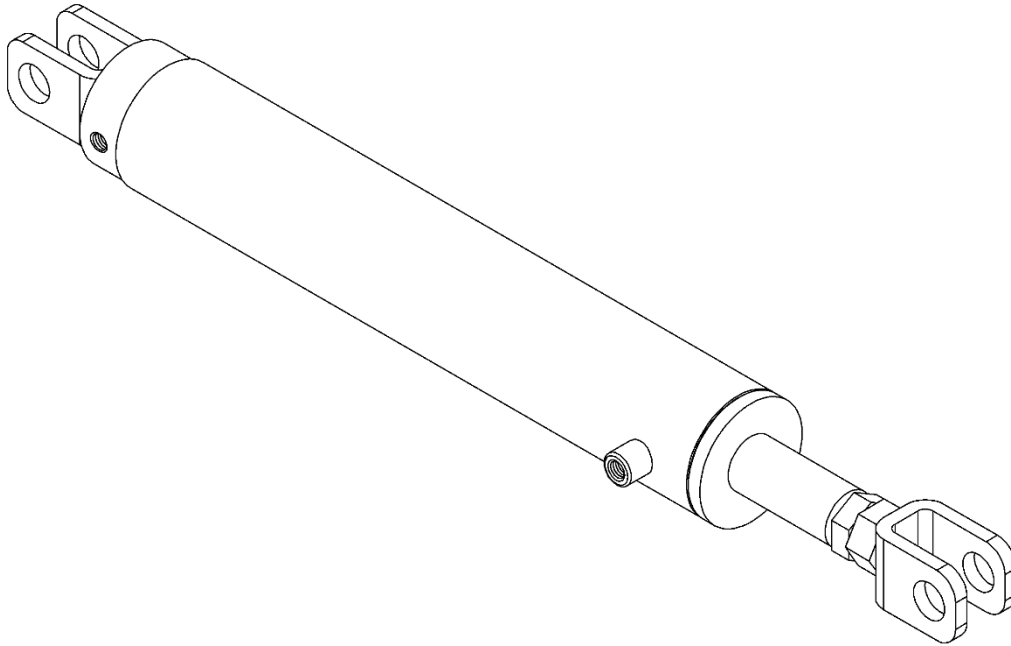

Used on:

- 456 Series Hydra-Lift Drum Rollers with serial numbers 206720 to Current

QTY.	PART NUMBER	DESCRIPTION
1	648-P	CYLINDER, 3 X 16, SAE, 456
1	4349-P	KIT, SEAL, 3" CYL, 648-P

Note: Stroke is 16" (40.6 cm)
Length Closed: 29-1/2" (74.9 cm) Center to Center
Length Fully Extended: 45-1/2" (115.6 cm) Center to Center