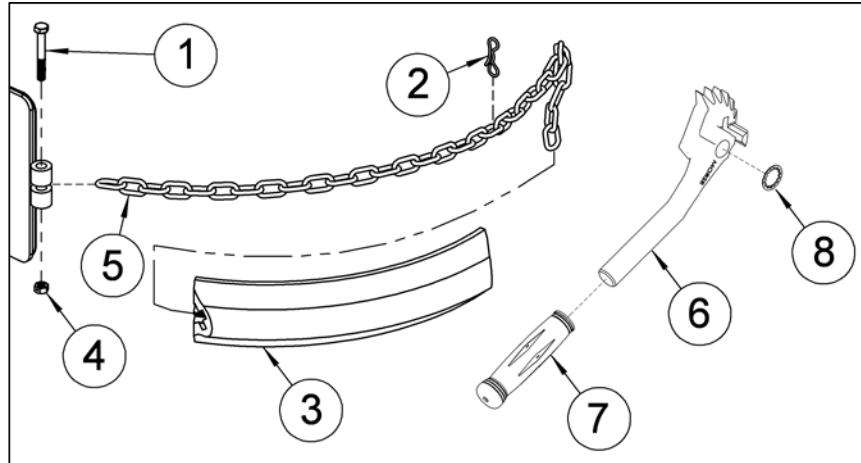

**Parts List and Diagram for Morse Kit # E14REFIT-P**  
**Kit to convert Part # E14 Fiber Drum Strap to Flexible Chain Cover**

ITEM #	QTY.	PART #	DESCRIPTION
1	1	4079-P	HHCS, M8 X 60 MM CL8.8, 8MM
2	1	4710-P	PIN, BOW TIE COTTER, MOR
3	1	4414-P	COVER, CINCH CHAIN, FLEX PVC
4	1	4081-P	NUT, M8 ESNA, 8MM
5	1	5017-P	CHAIN, 9/32 CINCH, 38 LINK
6	1	5020-P	RATCHET, SADDLE, 9/32 CHAIN
7	1	136-P	GRIP, HANDLE 7/8" X 4-3/4"
8	1	710-P	RETAINER, RATCHET PUSH NUT 3/4